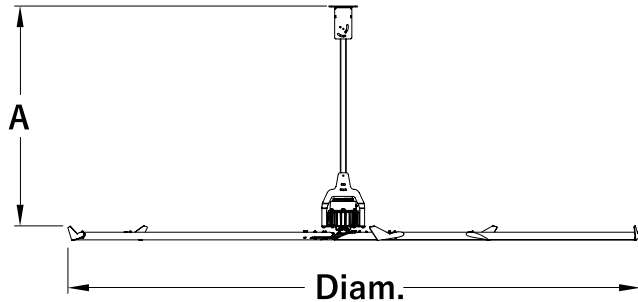

Water Transfer Printing /
Painting on demand

APPLICATIONS

Industrial, Commercial,
Zootechnic

1225 North Loop West Suite 450
Houston, Texas 77008 USA
Toll Free Phone: (800) 520-7133

www.fan-tastic.co

Pampero Series