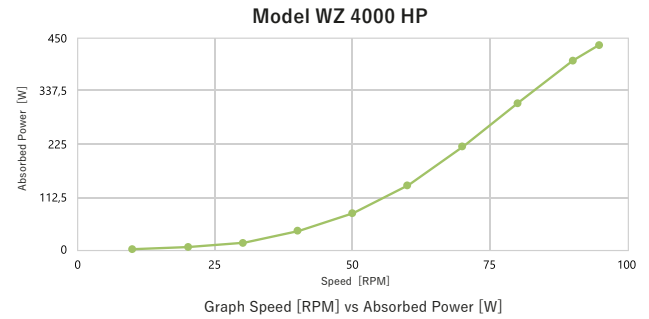

Pampero Series

Model	Diameter (ft)	Min. Dist Ceiling A	Weight Installed (lbs)	Max. Speed (rpm)	Consumption Max. (Kw)	Current Max. (A)	Noise Level (dBA)	Airflow (cft/h)
WF 2500	8	2.50 ft	144	180	1,0	2,5	< 60	6,7
WF 3000	10	3.25 ft	154	150	0,7	2,0	< 60	9,9
WF 4000	12	3.25 ft	169	80	0,4	1,0	< 55	11,6
WF 4000 HP	12	3.25 ft	181	95	0,4	1,0	< 55	12,4

Power Supply for all models 200-480V Three-phase 50/60 Hz

Control Units

For Industrial Applications

For Zootechnics Applications

Advanced control Unit Touch Screen for every kind of sector/application